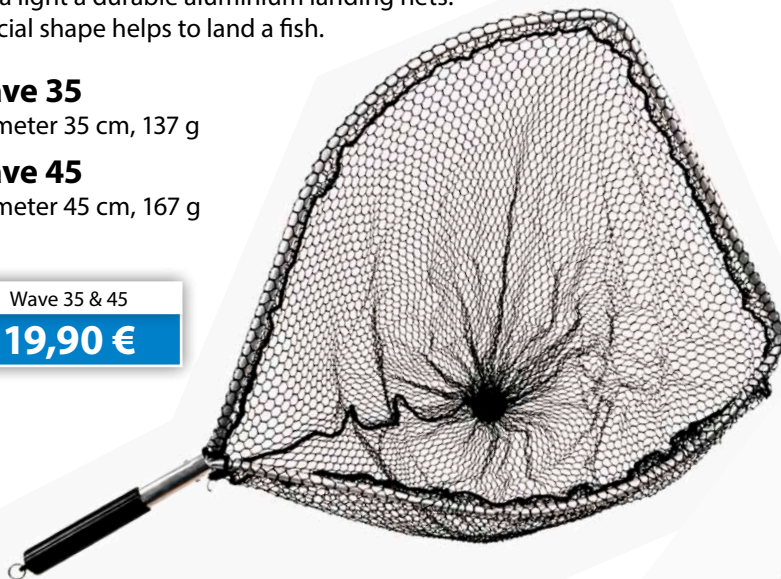

## Landing Nets Wave and Champion

Extra light a durable aluminium landing nets.  
Special shape helps to land a fish.

### Wave 35

Diameter 35 cm, 137 g

### Wave 45

Diameter 45 cm, 167 g

Wave 35 & 45

**19,90 €**