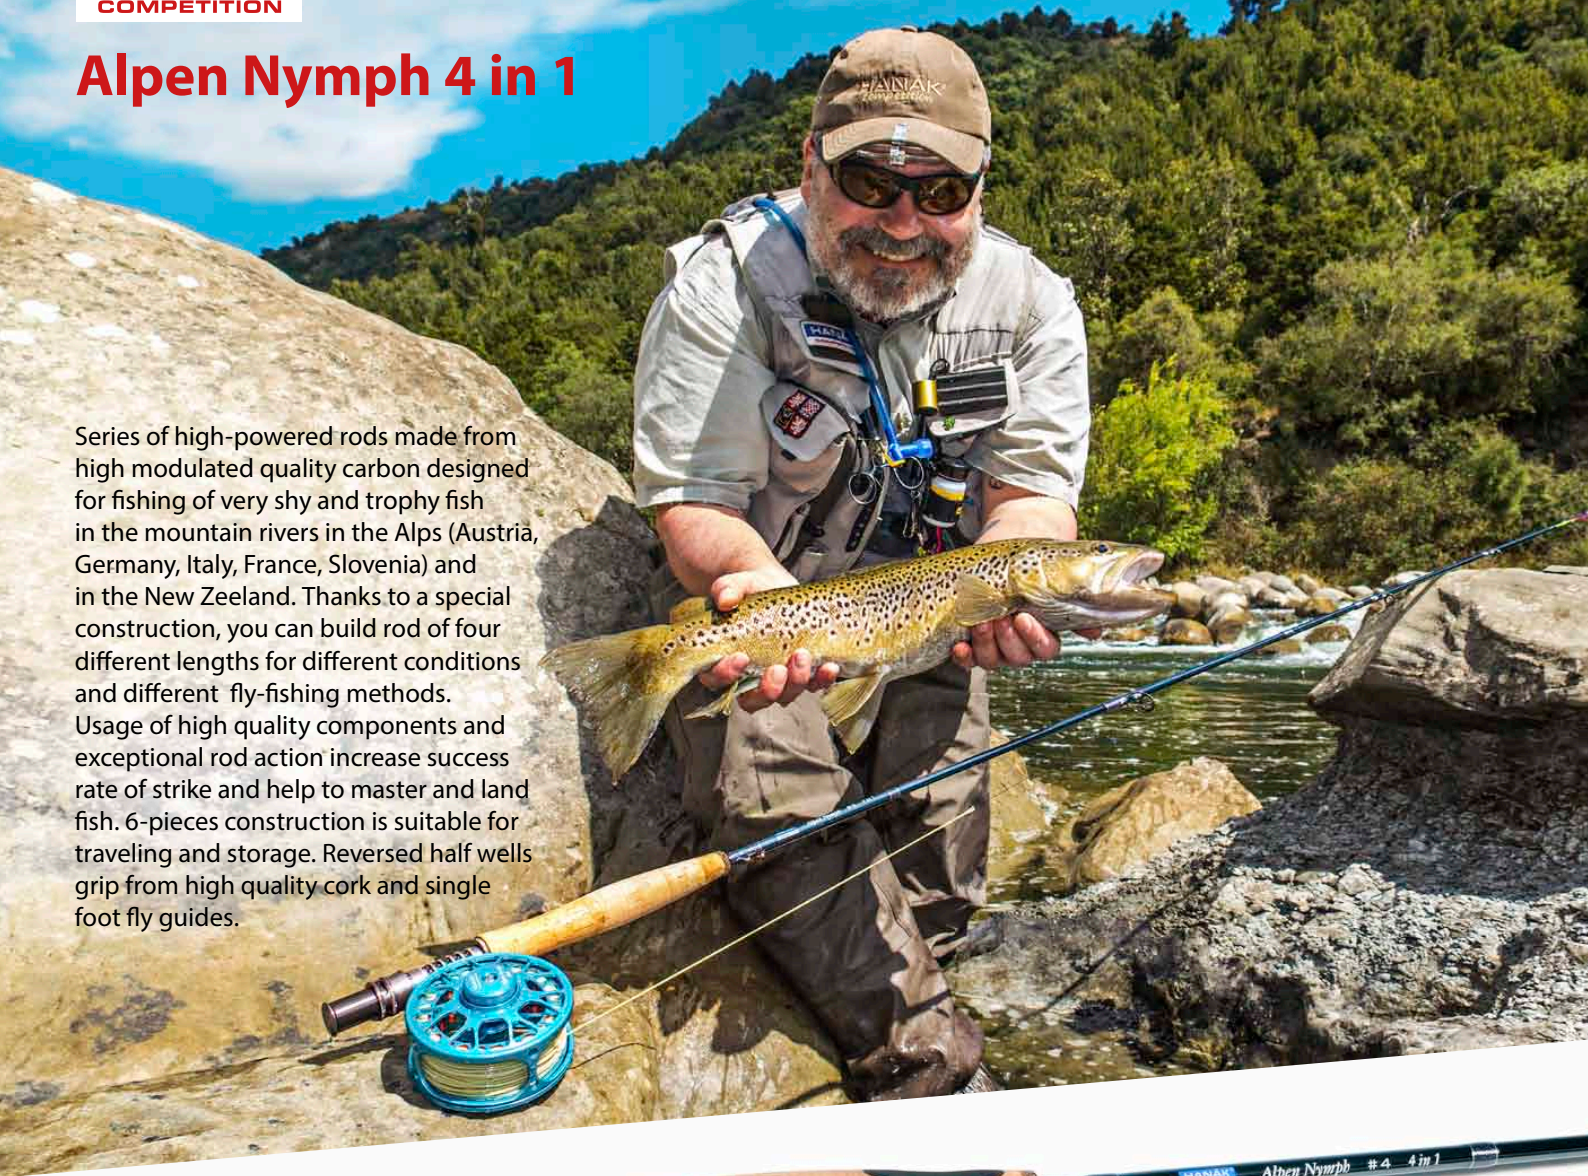

Alpen Nymph 4 in 1

Series of high-powered rods made from high modulated quality carbon designed for fishing of very shy and trophy fish in the mountain rivers in the Alps (Austria, Germany, Italy, France, Slovenia) and in the New Zealand. Thanks to a special construction, you can build rod of four different lengths for different conditions and different fly-fishing methods. Usage of high quality components and exceptional rod action increase success rate of strike and help to master and land fish. 6-pieces construction is suitable for traveling and storage. Reversed half wells grip from high quality cork and single foot fly guides.

Alpen Nymph 4 in 1
299 €

Model	Total length	Transport length	AFTMA	Number of pieces	Weight	Characteristics
Alpen Nymph #3 4 v 1	290 / 305 / 320 / 335 cm	77 cm	# 3	4 + 2	95 g	Universal rod for fly-fishing in small rivers.
Alpen Nymph #4 4 v 1	290 / 305 / 320 / 335 cm	77 cm	# 4	4 + 2	99 g	Universal rod for fly-fishing in small and middle-size rivers.
Alpen Nymph #5 4 v 1	290 / 305 / 320 / 335 cm	77 cm	# 5	4 + 2	105 g	Universal rod for fly-fishing in bigger rivers.