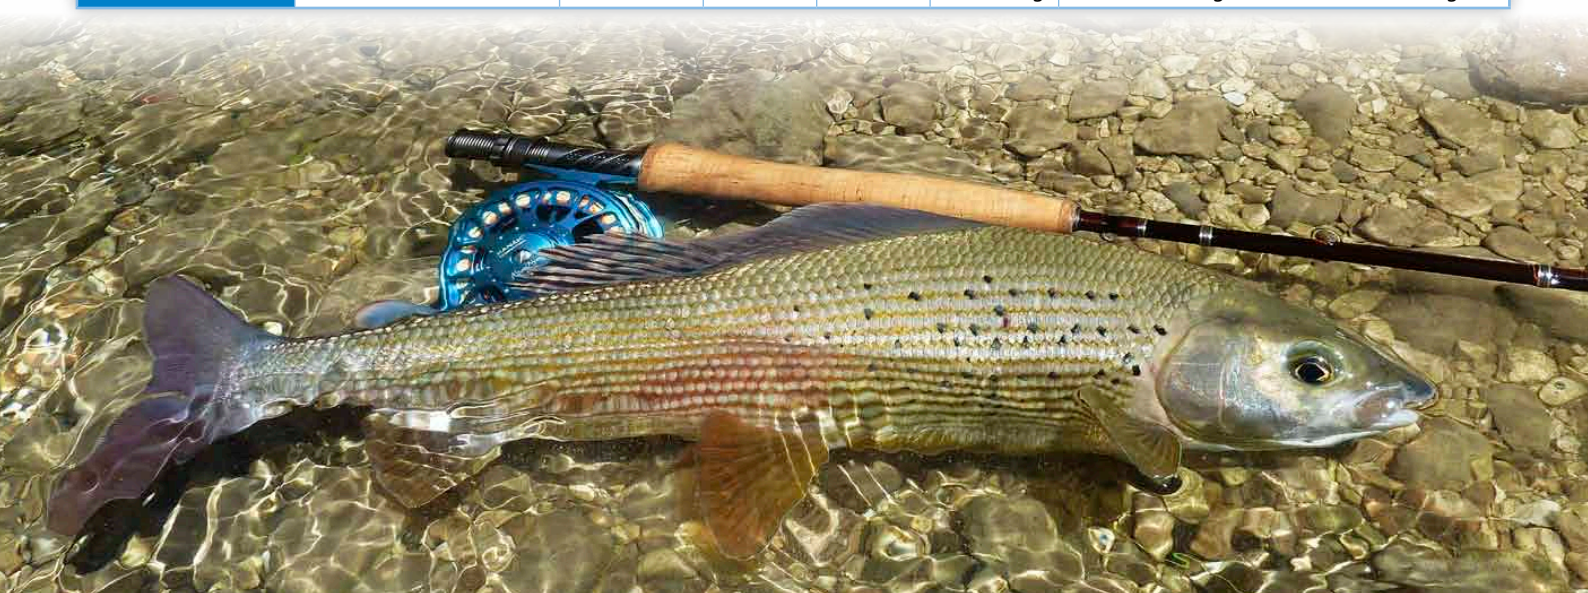

## Czech Nymph Champion 4 in 1 - Generation V

Series of universal rods made from high modulated quality carbon. Thanks to a special construction, you can build rod of four different lengths for different conditions and different fly-fishing methods. Usage of high quality components and exceptional rod action increase success rate of strike and help to master and land fish. 6-pieces construction is suitable for traveling and storage. Reversed half wells grip from high quality cork and single foot fly guides. Rods from the series Czech Nymph Champion 4 in 1 are supplied with a fabric rod bag and durable tube.

## Streamer IV #6 - 2 in 1

The rod developed and constructed for streamer fishing. Made from high modulated quality carbon. Thanks to the extra extension piece you can choose between total length 275 and 290 cm according to actual conditions. The combination of precise processing, high quality components and great rod action increases success rate of strike and helps to land fish. Full wells grip and fighting but increase comfort during casting, mastering and landing of fish. Rod is supplied with a fabric rod bag and durable tube.

*World's and European's Fly Fishing Champion  
Luboš Roza tested Hanák Stillwater rods in lakes  
and reservoirs in England and Ireland.*

## Stillwater 796, 7100 & 8100

These powerful stillwater rods were developed in cooperation with John Emerson, an English international expert on fly fishing in lakes and reservoirs. Suitable for competitions as well as leisure fishing in stillwaters and streamer fishing. A combination of precise processing, high quality components and great rod action increases length of casts, success rate of strike and helps mastering and landing of fish. The full wells grip and fighting but increase comfort during casting and getting the fish under control. All rods are supplied with a fabric rod bag and durable tube.